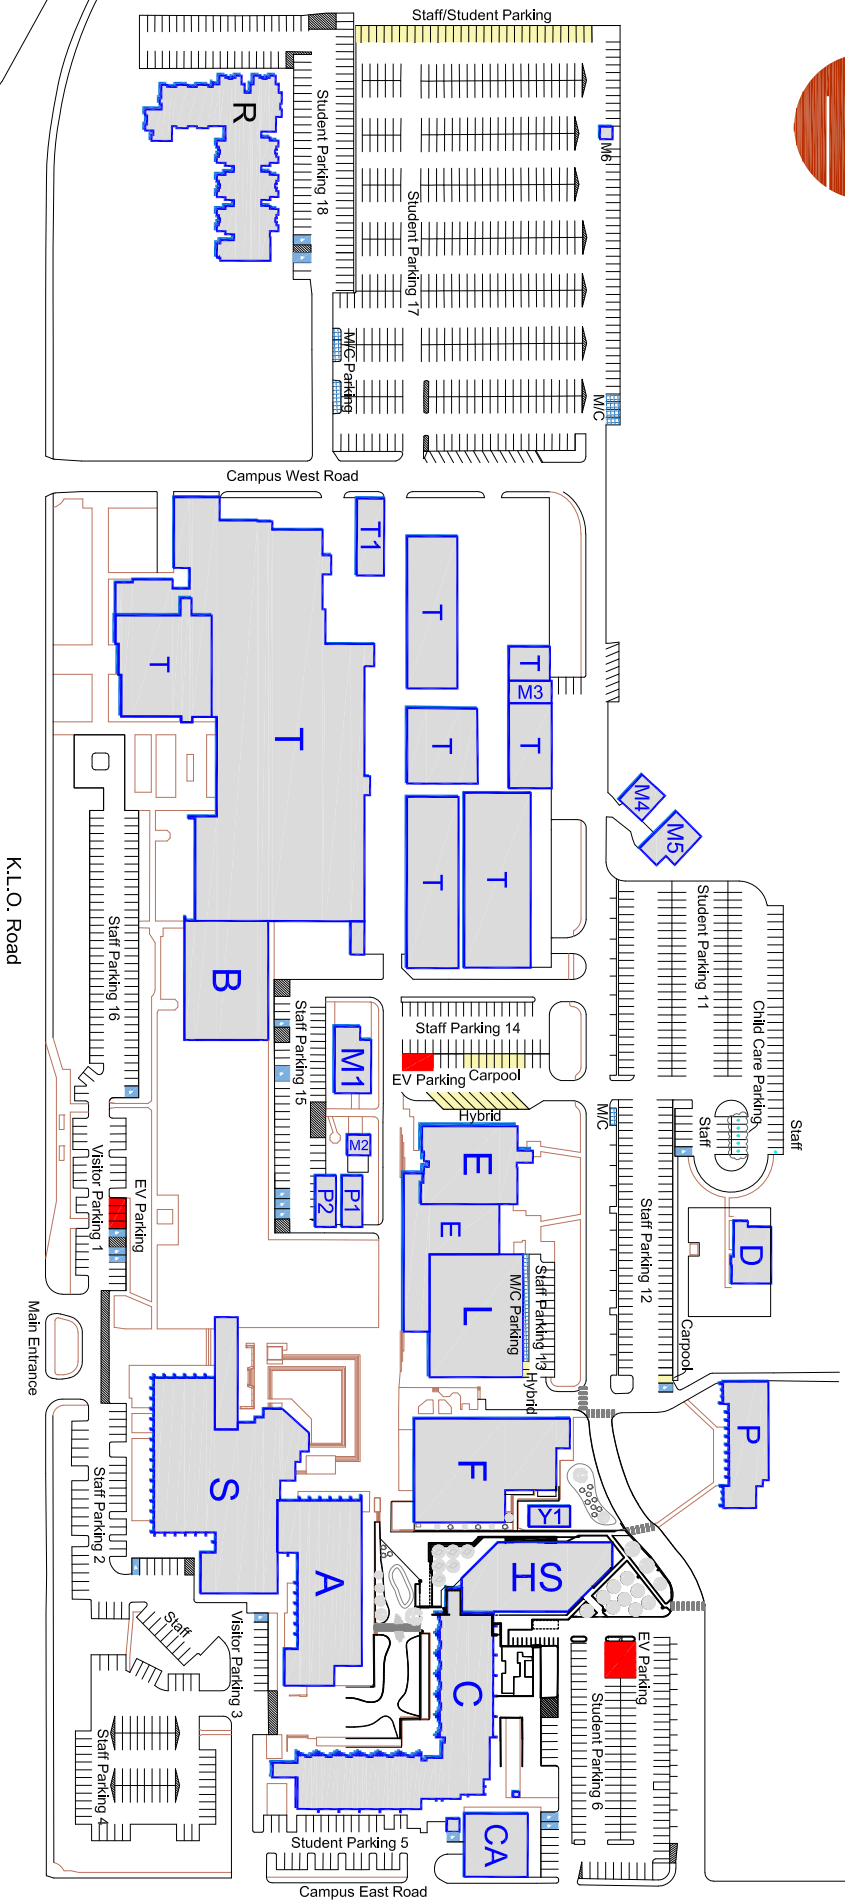

KELOWNA CAMPUS MAP

- A CONTINUING STUDIES
- B BUSINESS EDUCATION
- C LAB BUILDING
- CA LAB ANNEX
- D YMCA CHILD CARE FACILITY
- E CENTRE FOR LEARNING INTERNATIONAL
- F CAFETERIA
- H OLD HEALTH BUILDING

- HS HEALTH SCIENCE BUILDING
- L LIBRARY BUILDING
- M CENTRAL HEATING PLANT
- P FACILITIES MANAGEMENT
- P ANCILLARY AND BUSINESS SERVICES
- P ALUMNI AND ADVANCEMENT/OC FOUNDATION
- R SKAHA RESIDENCE
- S STUDENT SERVICES BUILDING
- T TRADES BUILDING