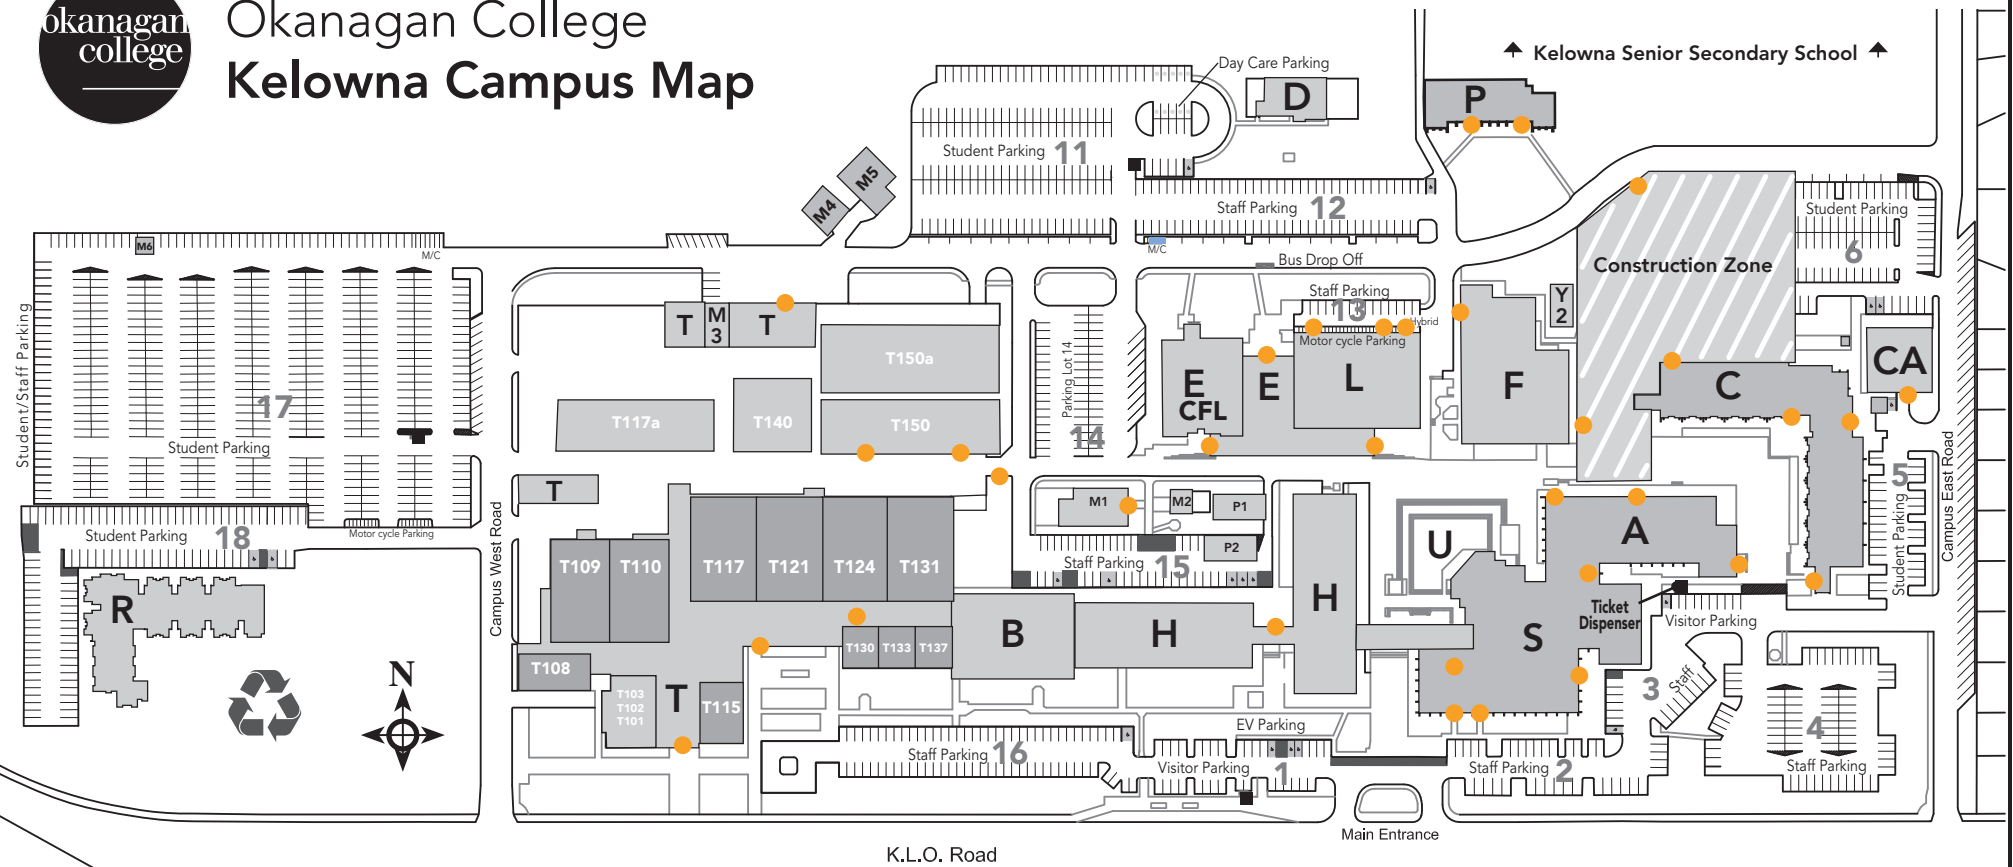

Okanagan College Kelowna Campus Map

LEGEND:

- | | |
|------------------------|--|
| A Continuing Education | M Central Heating Plant |
| B Business Education | P Facilities Management |
| C Lab Building | P Ancillary And Business Services |
| CA Lab Annex | P Alumni And Advancement/OC Foundation |
| D Daycare Building | P Student Services Building |
| E Centre For Learning | T Trades Building |
| E International | U Courtyard |
| F Cafeteria | |
| H Health Education | |
| L Library Building | |

TRADES FACILITIES

- | | |
|----------------------------------|--|
| T101 Electrical Shop | T131 Automotive Service Shop |
| T102 Electrical Shop | T140 Welding Pipeline Shop |
| T103 Electrical Shop | T150 Heavy Mechanical Shop |
| T108 Sheet Metal Shop | T150a Heavy Mechanical Compound Shop |
| T109 Collision Repair Shop | T150 West Entrance (closest to Lot 17): T253, T254, T255 |
| T110 Plumbing & Piping Shop | T150 East Entrance (closest to Lot 14): T150, T151, T153, T250, T252 |
| T115 Trades Office | T201-T220 Second Floor |
| T117 Construction Trades Shops | T301-T320 Third Floor |
| T117a Construction Compound Shop | |
| T121 RV Service Shop | |
| T124 Welding Foundation Shop | |

**SALTO
HOTSPOTS**