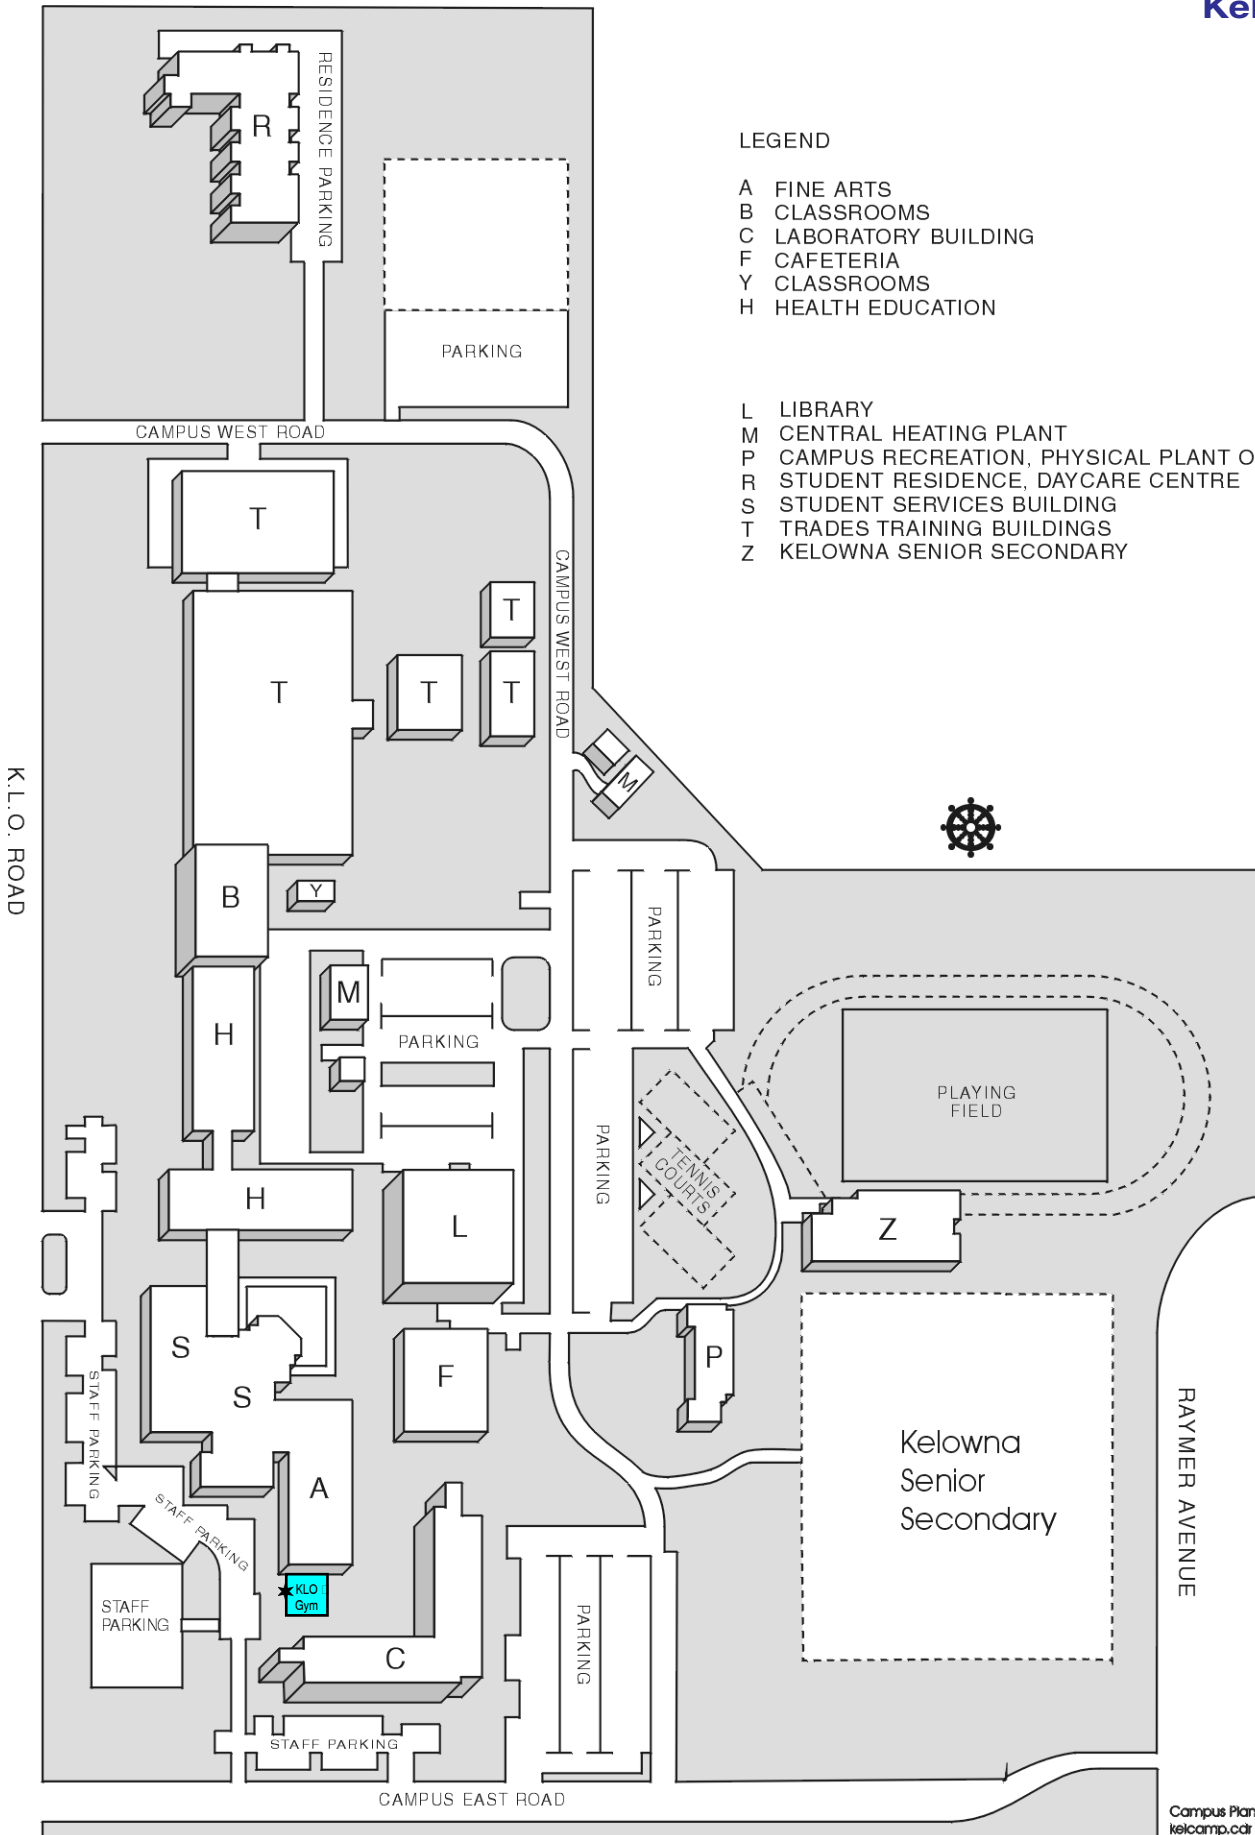

KLO Campus Map

1000 KLO Road  
Kelowna, B.C  
V1Y 4X8

LEGEND

- A FINE ARTS
- B CLASSROOMS
- C LABORATORY BUILDING
- F CAFETERIA
- Y CLASSROOMS
- H HEALTH EDUCATION
  
- L LIBRARY
- M CENTRAL HEATING PLANT
- P CAMPUS RECREATION, PHYSICAL PLANT OFFICE
- R STUDENT RESIDENCE, DAYCARE CENTRE
- S STUDENT SERVICES BUILDING
- T TRADES TRAINING BUILDINGS
- Z KELOWNA SENIOR SECONDARY