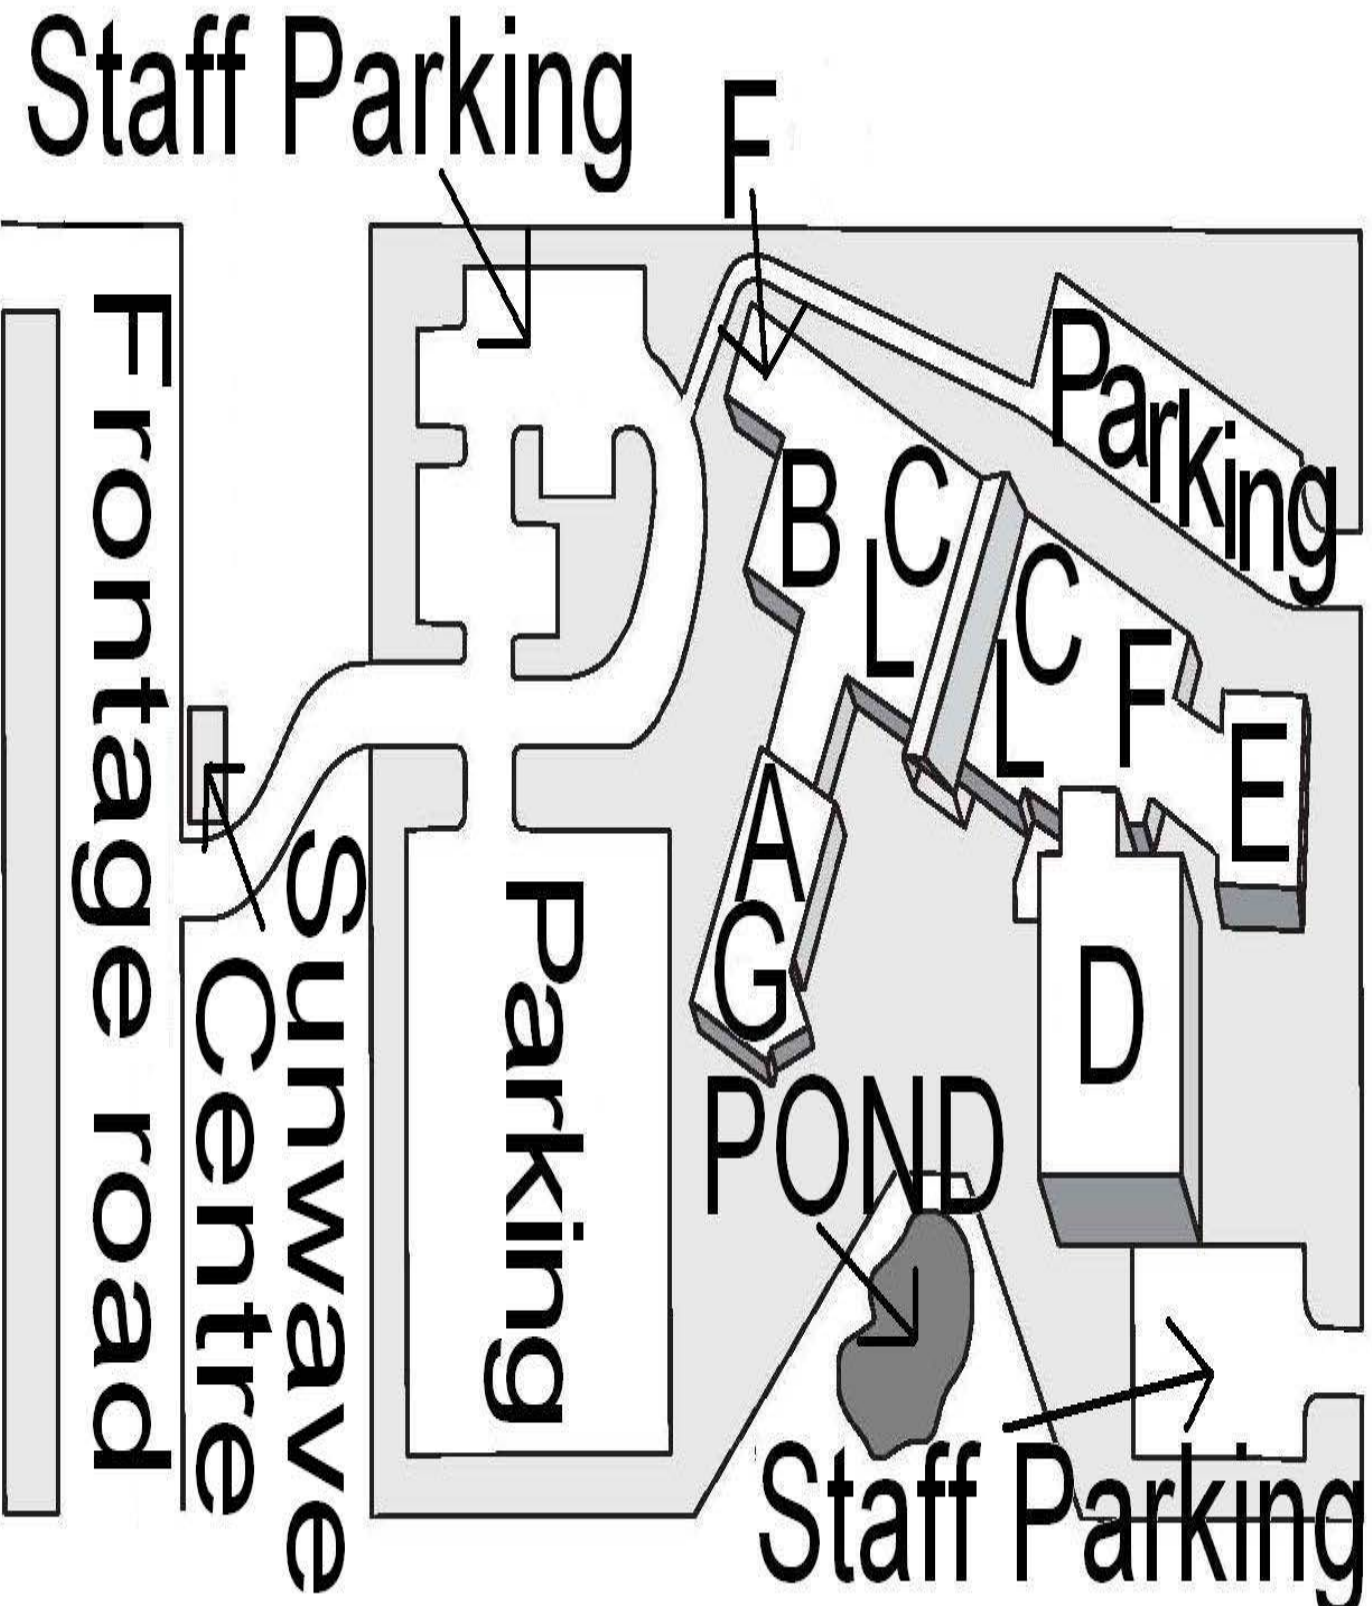

5th Ave N.E.

Trans Canada Highway

Salmon Arm Campus Legend

A Cafeteria

B Main Office

C Classrooms

D Labs &

Classrooms (2nd
Floor)

E Continuing
Studies

F Faculty offices

G Student Lounge

L Library