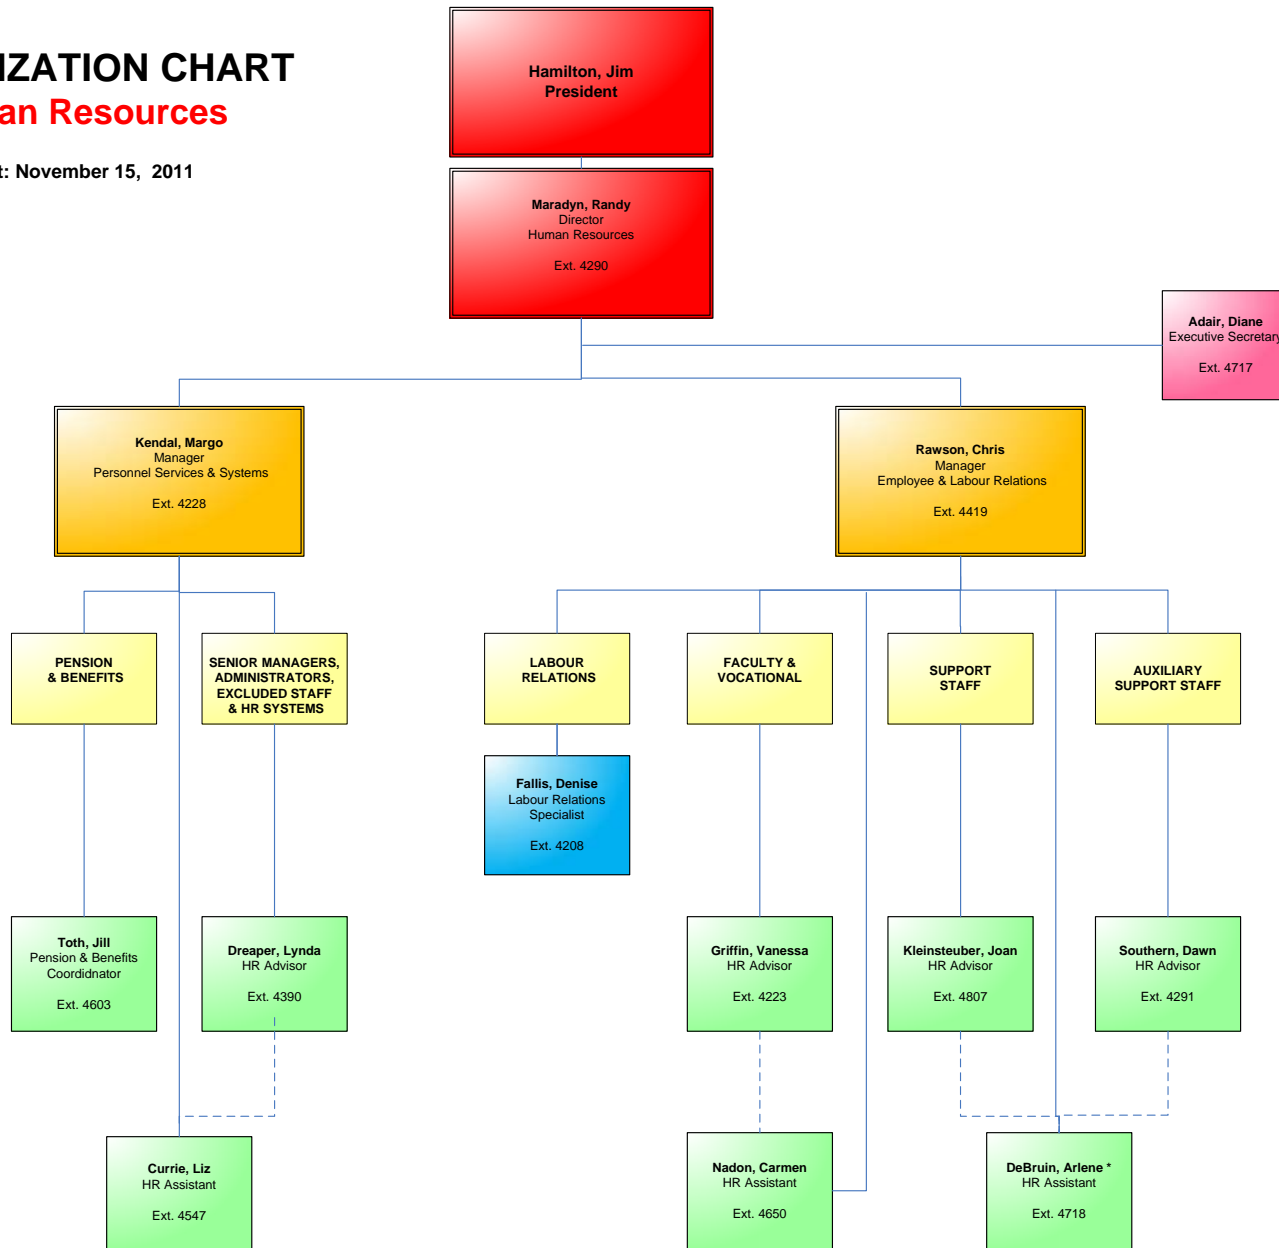

ORGANIZATION CHART

Human Resources

As At: November 15, 2011

* Dual support to Joan Kleinsteuber and Dawn Southern

KEY			
■	President	■	Kelowna
■	Director HR	■	Vernon
■	Managers	■	Penticton
■	L.R. Specialist	■	Salmon Arm
■	Executive Secretary	■	Revelstoke