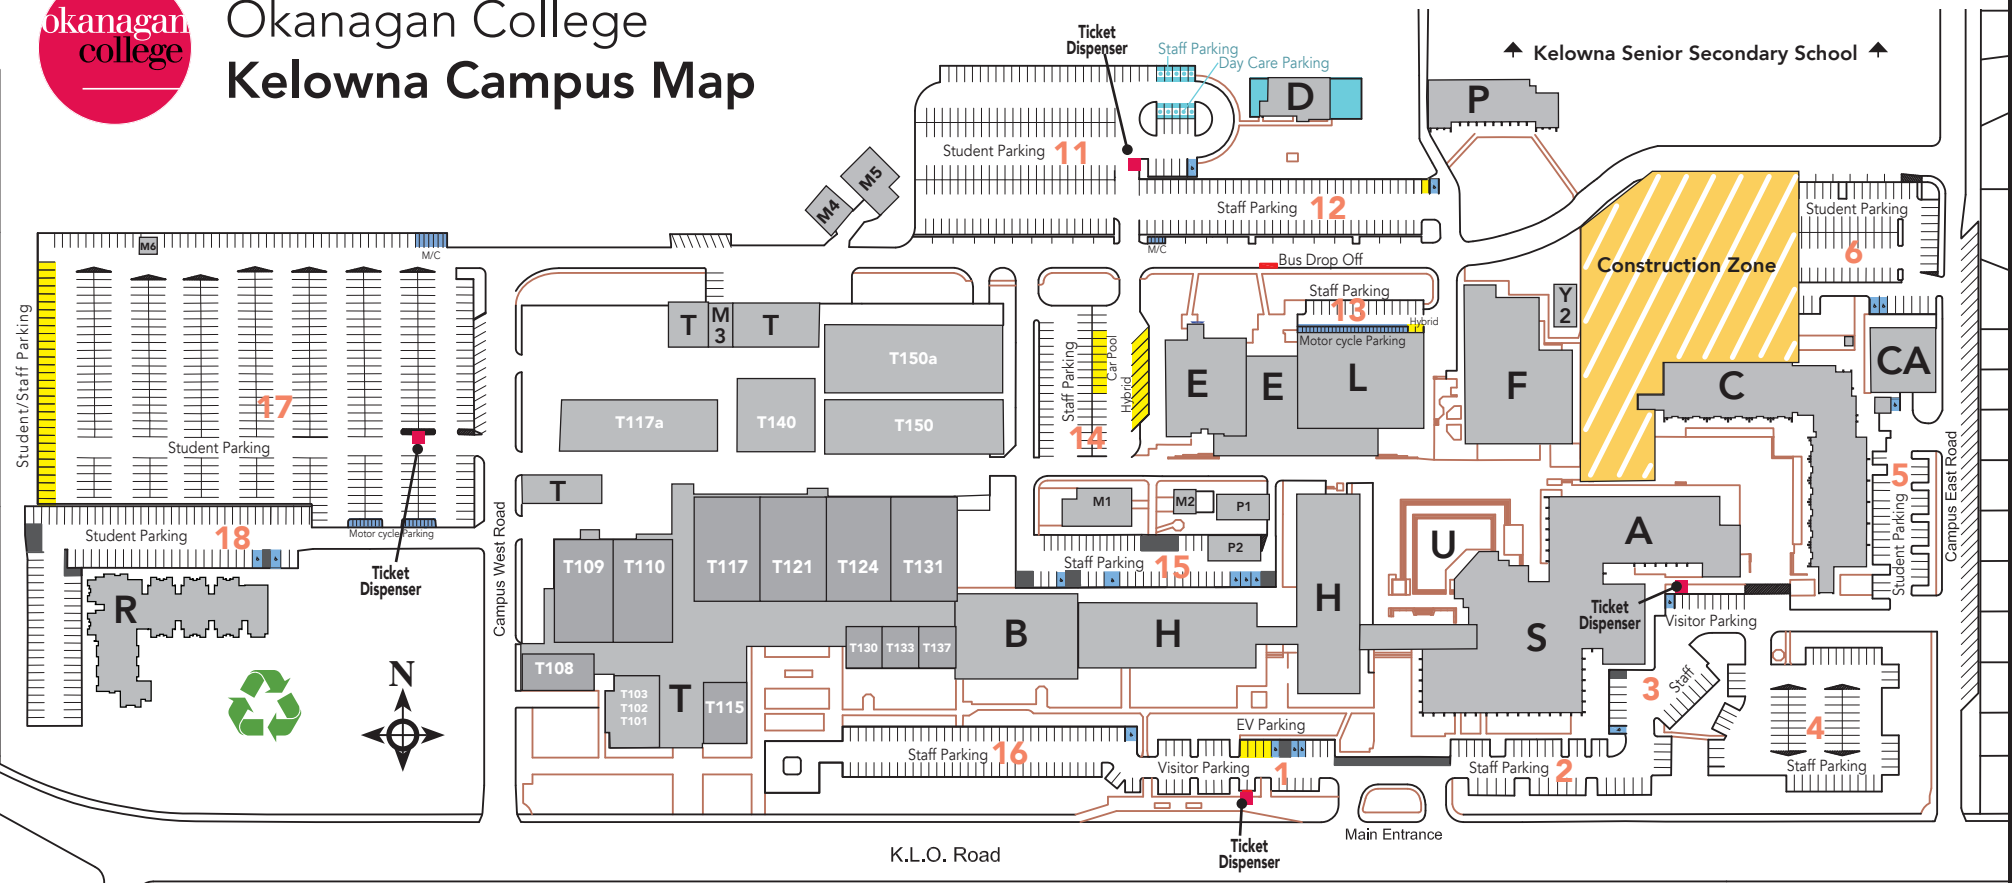

Okanagan College Kelowna Campus Map

LEGEND:

- | | |
|------------------------|--|
| A Continuing Education | M Central Heating Plant |
| B Business Education | P Facilities Management |
| C Lab Building | P Ancillary And Business Services |
| CA Lab Annex | P Alumni And Advancement/OC Foundation |
| D Daycare Building | P Skaha Residence |
| E Centre For Learning | S Student Services Building |
| E International | T Trades Building |
| F Cafeteria | U Courtyard |
| H Health Education | |
| L Library Building | |

TRADES FACILITIES

- | | |
|----------------------------------|--|
| T101 Electrical Shop | T131 Automotive Service Shop |
| T102 Electrical Shop | T140 Welding Pipeline Shop |
| T103 Electrical Shop | T150 Heavy Mechanical Shop |
| T108 Sheet Metal Shop | T150a Heavy Mechanical Compound Shop |
| T109 Collision Repair Shop | T150 West Entrance (closest to Lot 17): T253, T254, T255 |
| T110 Plumbing & Piping Shop | T150 East Entrance (closest to Lot 14): T150, T151, T153, T250, T252 |
| T115 Trades Office | T201-T220 Second Floor |
| T117 Construction Trades Shops | T301-T320 Third Floor |
| T117a Construction Compound Shop | |
| T121 RV Service Shop | |
| T124 Welding Foundation Shop | |