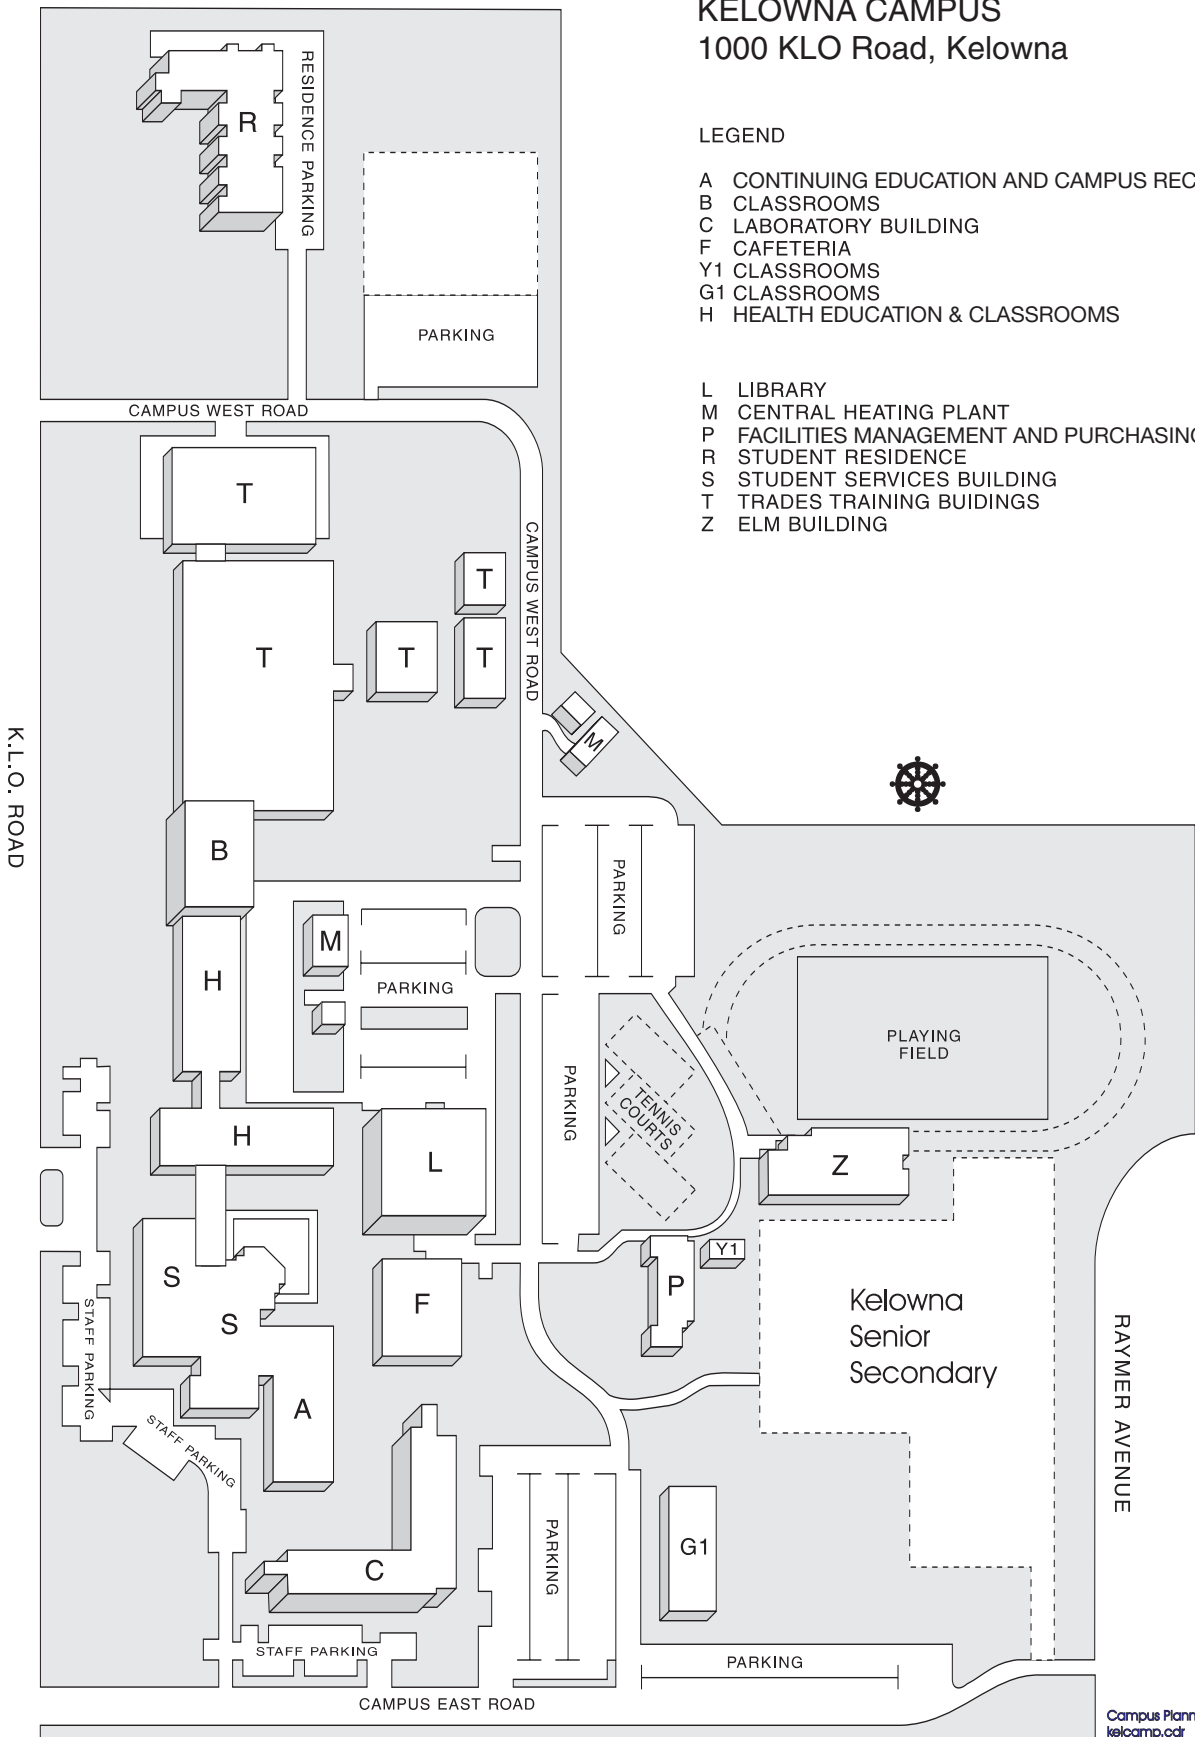

## LEGEND

- A CONTINUING EDUCATION AND CAMPUS RECREATION
- B CLASSROOMS
- C LABORATORY BUILDING
- F CAFETERIA
- Y1 CLASSROOMS
- G1 CLASSROOMS
- H HEALTH EDUCATION & CLASSROOMS
  
- L LIBRARY
- M CENTRAL HEATING PLANT
- P FACILITIES MANAGEMENT AND PURCHASING
- R STUDENT RESIDENCE
- S STUDENT SERVICES BUILDING
- T TRADES TRAINING BUIDINGS
- Z ELM BUILDING

PENTICTON CAMPUS LOCATION

LEGEND

- |                |                  |
|----------------|------------------|
| A MAIN OFFICE  | L LIBRARY        |
| B LABORATORIES | S STUDENT LOUNGE |
| C CLASSROOMS   | P PORTABLES      |
|                | T THEATRE        |

CHANNEL PARKWAY