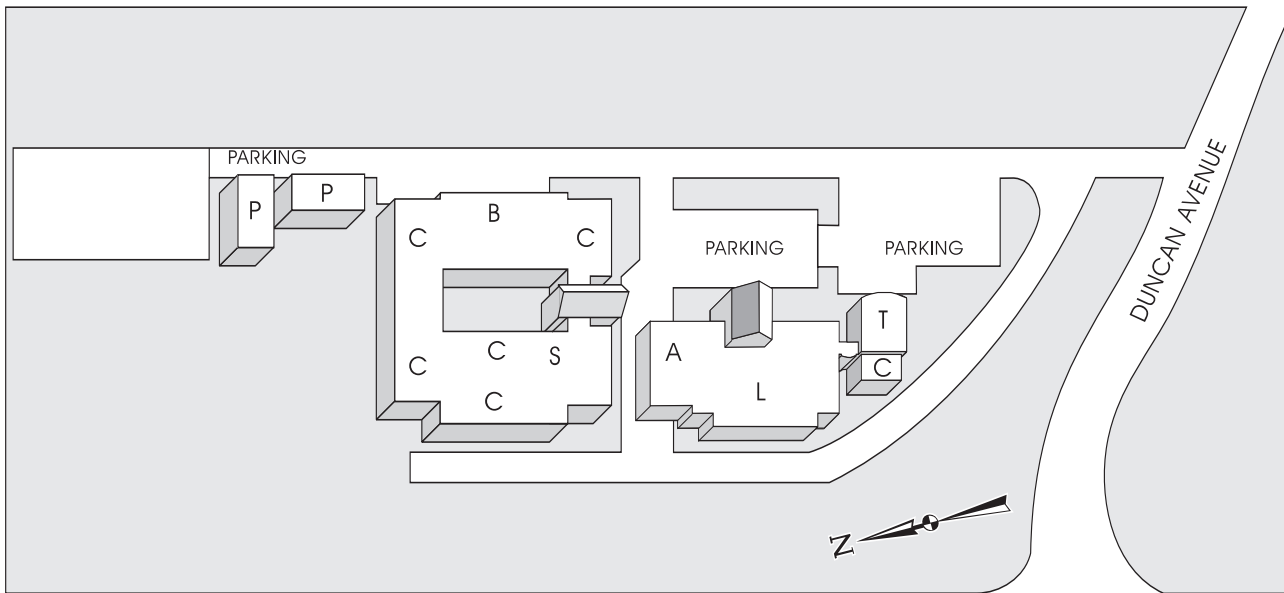

## LEGEND

- A CONTINUING EDUCATION AND CAMPUS RECREATION
- B CLASSROOMS
- C LABORATORY BUILDING
- F CAFETERIA
- Y1 CLASSROOMS
- G1 CLASSROOMS
- H HEALTH EDUCATION & CLASSROOMS
  
- L LIBRARY
- M CENTRAL HEATING PLANT
- P FACILITIES MANAGEMENT AND PURCHASING
- R STUDENT RESIDENCE
- S STUDENT SERVICES BUILDING
- T TRADES TRAINING BUIDINGS
- Z ELM BUILDING

PENTICTON CAMPUS LOCATION

LEGEND

- |                |                  |
|----------------|------------------|
| A MAIN OFFICE  | L LIBRARY        |
| B LABORATORIES | S STUDENT LOUNGE |
| C CLASSROOMS   | P PORTABLES      |
|                | T THEATRE        |